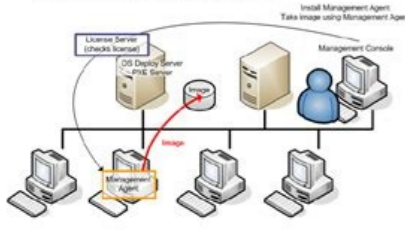

Acronis snap deploy agent

Online imaging

2.5.3 Deployment

To perform deployment